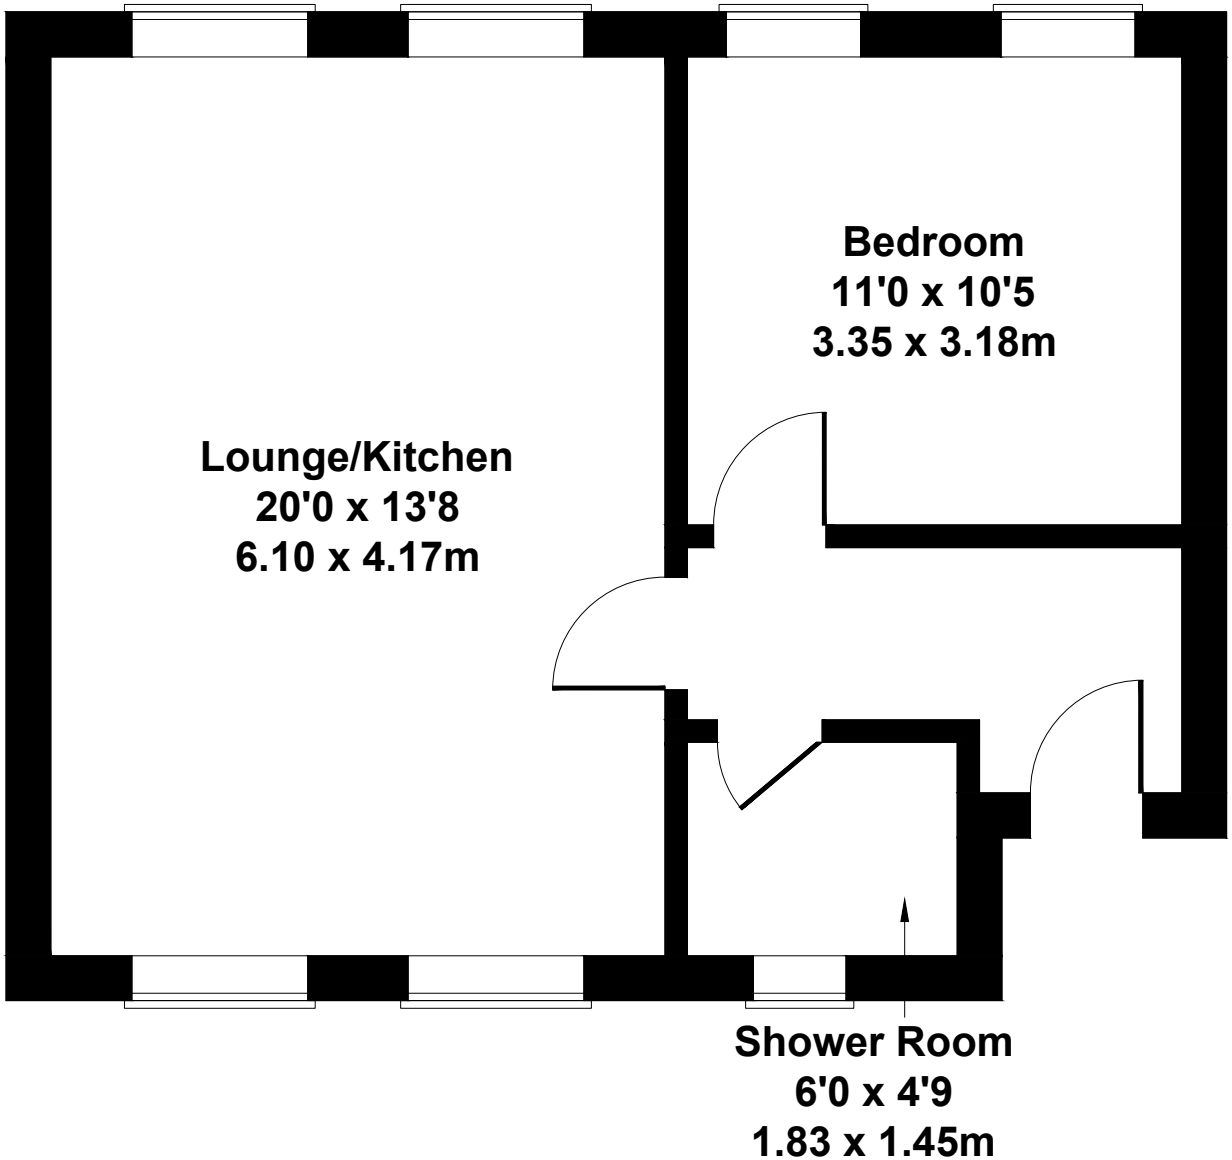

**Approximate Gross Internal Area
485 sq ft - 45 sq m**

SKETCH PLAN FOR ILLUSTRATIVE PURPOSES ONLY

All measurements walls, doors, windows, fittings and appliances, their sizes and locations, are approximate only. They cannot be regarded as being a representation by the seller, nor their agent.